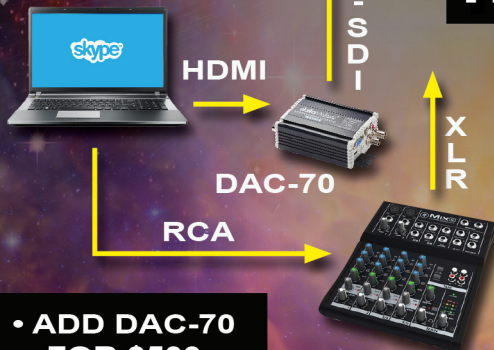

GO LIVE

LIVE CAST PACKAGE

SE-1200MU

- 6 Video Inputs (4 HD-SDI + 2 HDMI)
- Flexible Mix/Effects Processor
- PC/ Tablet Control
- Remote Streaming of Multi-View

NV5-25

- Broadcast quality HD/SD H.264 network streaming
- Input source: SDI / HDMI / CVBS
- Front panel control for recording and streaming

TP-500B

- Remote Control Included
- Free teleprompter software
- Light absorber included
- Secure fastening

 (562) 696-2324

datavideo

 www.datavideo.us

LIVECAST PACKAGE

ADD SKYPE

SKYPE PC
(NOT INCLUDED)